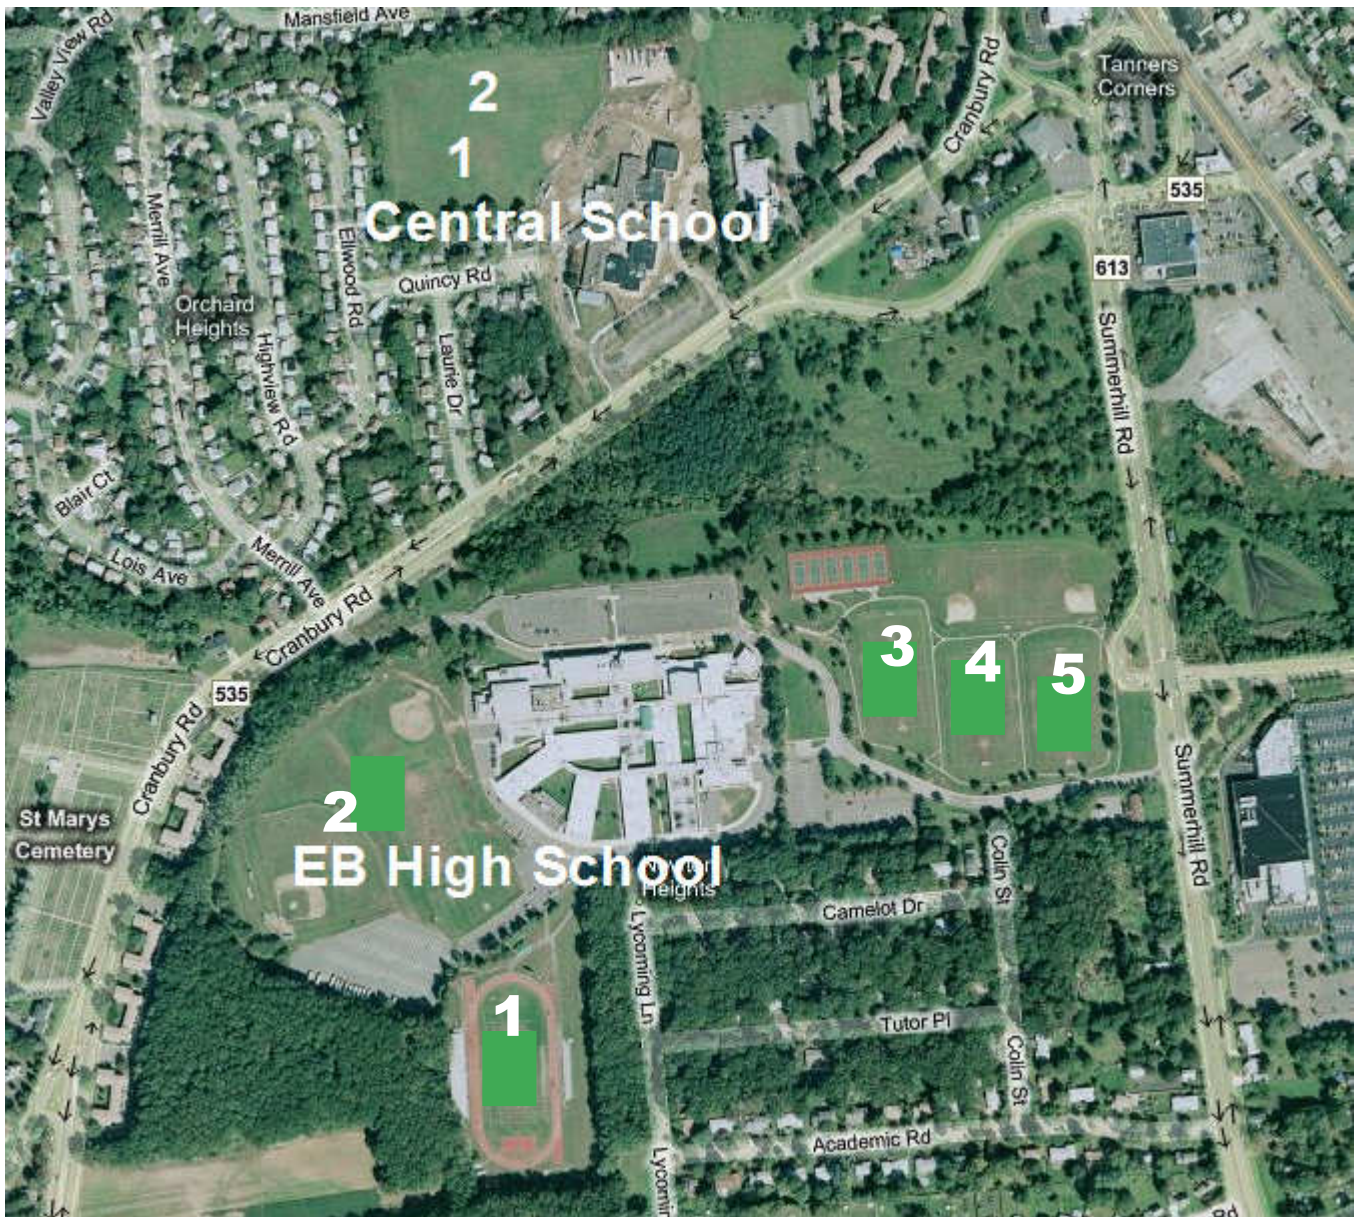

EBSC Labor Day Tournament Field Maps & Directions Central Elementary School & East Brunswick High School

Directions to Central Elementary School & East Brunswick High School

1. Take the NJ Turnpike to Exit 9.
2. After leaving tollbooth bear left onto Route 18 South towards East Brunswick.
3. Take Route 18 about 2 & 7/10 miles to Cranbury Road, South Rt. 535, heading towards Cranbury (next right after the 2nd Milltown Road exit and just past Patio Furniture store on right).
4. Take Cranbury Road for about 1/4 mile for Central School which is on your right (parking in front, fields in the rear of the school) or 1/2 mile further for East Brunswick High School on your left at first traffic light (fields and parking are on the left side of the school).