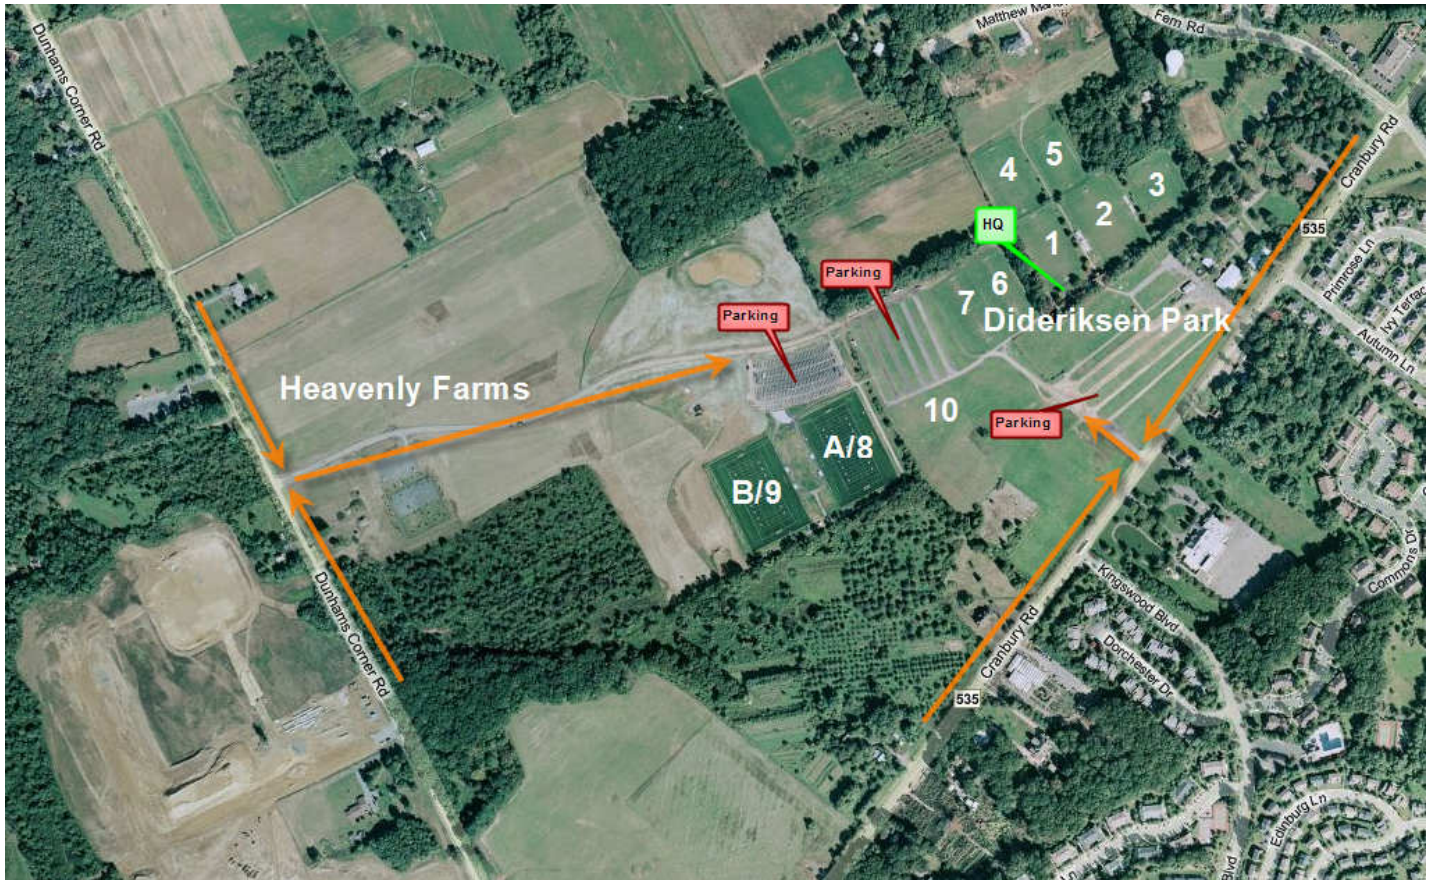

## EBSC Labor Day Tournament Field Maps & Directions

#### For Navigation systems, use the following address;

575 Dunhams Corner Road  
East Brunswick, NJ 08816

1. Take the NJ Turnpike to Exit 9.
2. After leaving tollbooth bear left onto Route 18 South towards East Brunswick.
3. Take Route 18 about 2 & 7/10 miles to Cranbury Road / Rt. 535 heading towards Cranbury exit.
4. Fields 1-7;
  1. Take Cranbury Road for about **3.5 miles** to the Middlesex County Fairgrounds. Enter the parking area on the right. *(There is a fork for Dunhams Corner ~1 mile down Cranbury Road - Do not take this fork, stay on Cranbury Road for the additional 2.5 miles)*
5. Field 8-10 (Turf)
  1. Take Cranbury Road for about **4 miles** to Dunhams Corner Road making a right at the traffic light. *(There is a fork for Dunhams Corner ~1 mile down Cranbury Road - Do not take this fork, stay on Cranbury Road for the additional 3 miles)*
  2. Take Dunhams Corner Road for about 1/2 mile and the entrance to Heavenly Farms is on the right

Alternately from Route 9 you can take the Route 18 exit, go north about 6 ½ miles to Cranbury Road and follow step 4 above

#### Directions to Bicentennial Park

1. Take the NJ Turnpike to Exit 9.
2. After leaving tollbooth bear left onto Route 18 South towards East Brunswick.
3. Take Route 18 about 1 ½ miles to Tices Lane.
4. Turn right onto Tices Lane and continue about 2 7/10 miles to Main Street in Milltown. (Note: Tices Lane becomes Washington Road after about 1 8/10 miles).
5. Make right onto Main Street and continue about ½ mile to Riva Avenue on your left.
6. Make a left onto Riva Avenue and go about 2 miles to Hardenburg Lane.
7. Turn right onto Hardenburg Lane and fields are on the right. The fields are at the intersection of Riva Avenue and Hardenburg Lane.